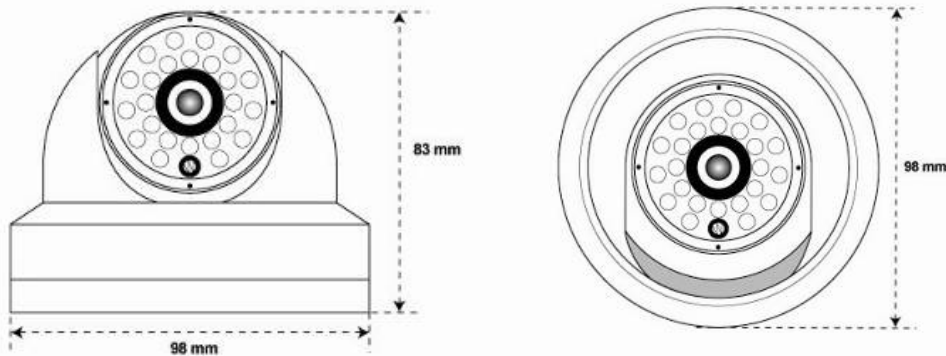

Specifications:

Image Sensor	1/3" Sony® Super HAD Color CCD
Horizontal Resolution	480 TV Lines
Lens	3.6mm Fixed
Min Illumination	0.1 Lux (Color) / 0.000 Lux (CDS On)
Effective Pixels	510(H) x 492(V) – NTSC; 500(H) x 582(V) – PAL
Video Output	1.0Vp-p / 75 Ohm
Scanning System	2:1 Interlace
Sync. System	Internal
Electronic Shutter Speed	1/60–1/100,000 Sec – NTSC; 1/50–1/100,000 Sec – PAL
S/N Ratio (AGC Off)	Over 45dB
Operating Temp.	-10~50°C
Operating Humidity	85% RH or Less
Power Supply	DC 12V / 350mA
Dimension (W x H x D)	98mm x 98mm x 285 mm
Weight	Approx. 400g

* Specifications are subject to change without notice